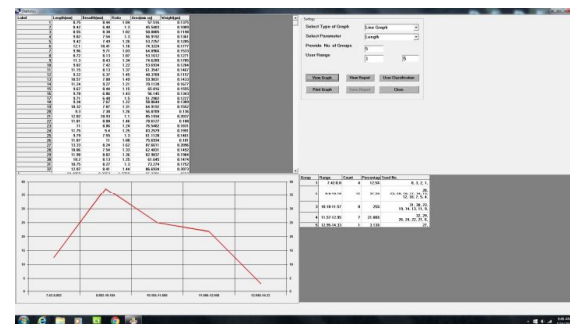

Selecting the data tab, will populate the right side of the screen with average size, shape, and color values.

Color information is presented in RGB Format.

Report Summary

Date : Tuesday, May 10, 2016

Vendor Name : GREEN AND ROASTED BEANS

Address :

City :

Goodawn No.:

Receipt No :

Stack No :

Average Length :10.77 Average Width :8.47 Average Weight :0.098

Average Ratio :0.67 Average Area Total Grain :32

Lot Number :

Sale Order Number :

Moisture %age :0

Commodity Name: 17

Botanical Name :-

Color	Weight	Weight in	No. of Seed
RGB(127,102,76)	0.6618	13 %	5
RGB(127,102,102)	0.4267	9 %	3
RGB(127,127,102)	1.57	31 %	11
RGB(127,127,127)	0.1533	3 %	1
RGB(51,25,25)	0.5831	12 %	3
RGB(25,25,25)	1.2727	25 %	7
RGB(76,51,51)	0.1831	4 %	1
RGB(51,51,25)	0.1492	3 %	1
Total Weight :	4.9999		

Report By : Administrator

SPECIFICATIONS:

Parameters: Length / Width , Length-Width Ratio , Elongation , Compactness

Statistical Analysis: Graphical and text output automatically generated.

Security: USB Dongle