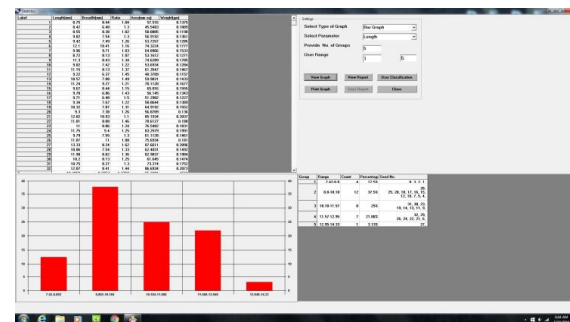

Selecting the data tab, will populate the right side of the screen with average size, shape, and color values.

Color information is presented in RGB Format.

Report Summary

Date : Tuesday, May 10, 2016

Vendor Name : GREEN AND ROASTED BEANS

Address :

City :

Goodawn No.:

Receipt No :

Stack No :

Average Length :10.77 Average Width :8.47 Average Weight :0.098

Average Ratio :0.67 Average Area Total Grain :32

Lot Number :

Sale Order Number :

Moisture %age :0

Commodity Name: 17

Botanical Name :-

Color	Weight	Weight in	No. of Seed
RGB(127,102,76)	0.6618	13 %	5
RGB(127,102,102)	0.4267	9 %	3
RGB(127,127,102)	1.57	31 %	11
RGB(127,127,127)	0.1533	3 %	1
RGB(51,25,25)	0.5831	12 %	3
RGB(25,25,25)	1.2727	25 %	7
RGB(76,51,51)	0.1831	4 %	1
RGB(51,51,25)	0.1492	3 %	1
Total Weight :	4.9999		

Report By : Administrator

SPECIFICATIONS:

Parameters: Length / Width , Length-Width Ratio , Elongation , Compactness

Statistical Analysis: Graphical and text output automatically generated.

Security: USB Dongle